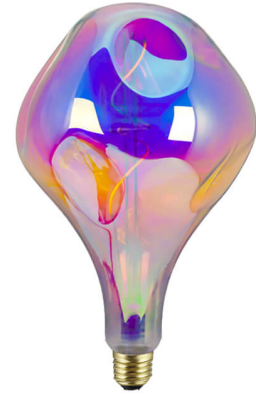

**VINTAGE EDISON LED LIGHT BULBS E26/E27 MEDIUM
BASE ENERGY STAR LIGHT BULBS
SKU: G150-Soft Filament-Amber**

**E26 BAYONET LIGHT BULB SOCKET OVERSIZED GLOBE
40 WATT LIGHT BULBS G150
SKU: G150-Soft Filament-Smoky**

**EDISON STYLE G150 OVERSIZED LED FILAMENT LIGHT
BULBS 120V AC 7 WATT
SKU: G150-Straight Filament**

G95 VINTAGE 40W DIMMABLE 2200K DIAMOND FACETED LIGHT BULB
SKU: G95-Diamond

G125 SIZE DIMMABLE 4W 2700K DIAMOND SHAPED LIGHT BULB
SKU: G125-Diamond Flat

4W DIMMABLE WARM WHITE GREY G125 GLOBE LIGHT BULB 2200K
SKU: G125-S-Smoky

120V 60HZ 4W WARM WHITE E26 MEDIUM BASE LIGHT BULB
SKU: Pagoda Light-Amber

**220V LARGE SIZE 4W DIMMABLE SOFT WHITE LIGHT
BULBS**

SKU: Pagoda Light

**A165 IRREGULAR LARGE SIZE LED DIMMABLE LIGHT
BULBS 4W**

SKU: A165 Irregular RGB

**LED LIGHT BULB A165 IRREGULAR SPIRAL FILAMENT 4
WATT EXTRA LARGE LAMPS**

SKU: A165 Irregular Clear

**2200K 4W DIMMABLE SMOKY GLASS A165
IRREGULAR OVERSIZED LIGHT BULB**