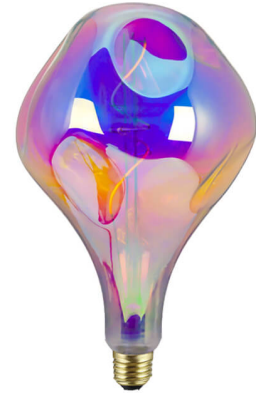

**EDISON STYLE G150 OVERSIZED LED FILAMENT LIGHT
BULBS 120V AC 7 WATT
SKU: G150-Straight Filament**

G95 VINTAGE 40W DIMMABLE 2200K DIAMOND FACETED LIGHT BULB
SKU: G95-Diamond

G125 SIZE DIMMABLE 4W 2700K DIAMOND SHAPED LIGHT BULB
SKU: G125-Diamond Flat

4W DIMMABLE WARM WHITE GREY G125 GLOBE LIGHT BULB 2200K
SKU: G125-S-Smoky

120V 60HZ 4W WARM WHITE E26 MEDIUM BASE LIGHT BULB
SKU: Pagoda Light-Amber

**220V LARGE SIZE 4W DIMMABLE SOFT WHITE LIGHT
BULBS**

SKU: Pagoda Light

**A165 IRREGULAR LARGE SIZE LED DIMMABLE LIGHT
BULBS 4W**

SKU: A165 Irregular RGB

**LED LIGHT BULB A165 IRREGULAR SPIRAL FILAMENT 4
WATT EXTRA LARGE LAMPS**

SKU: A165 Irregular Clear

**2200K 4W DIMMABLE SMOKY GLASS A165
IRREGULAR OVERSIZED LIGHT BULB**