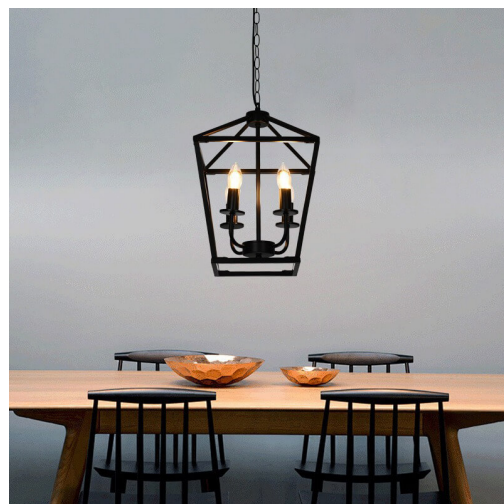

NORDIC 6 LIGHT CHANDELIER CEILING FIXTURE WITH METAL FRAME FOR MODERN INTERIORS

SKU: 6-light chandelier-BK

RUSTIC CHANDELIER FARMHOUSE PENDANT LIGHT – BLACK METAL CAGE HANGING LIGHTING

SKU: 4 Heads Chandelier- SQ-BK