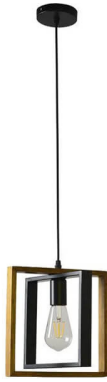

MODERN CHANDELIER LIGHTING FOR LIVING ROOM
SKU: Single Head-Wood Frame-03

**CHANDELIER LIVING ROOM – MODERN GEOMETRIC
PENDANT LIGHT WITH WOOD FRAME**

SKU: Single Head-Wood Frame-01